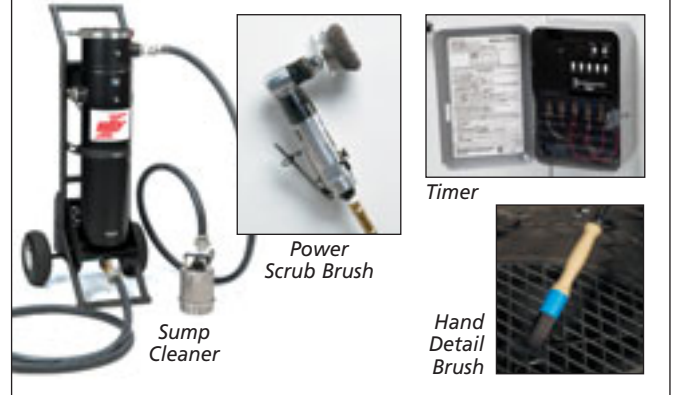

OPTIONS

- Manual Decanting Oil Skimmer Kit • Automatic Oil skimmer Kit
- Detail Brush (with pump) • Pneumatic Power Brush • Detail & Power Brush (Complete Kit) • Heater Timer (24 hour, 7day)
- Automatic Water Fill • Hour Meter • 60 Mesh Insert for Debris Screen Tray • Handlebar • Rubber Turntable Mat • Touch-Up Paint
- Sump Cleaner (FOB Camas, WA) • Sump Filter Bags • Wastewater Drum Evaporator (FOB Camas, WA)

A Hotsy APW for every application

Whether the parts you're cleaning are big or small, wide or narrow, heavy or lightweight, Hotsy has a top-load, front-load, conveyor or manual parts washer to meet your parts cleaning needs.

Distributed by: