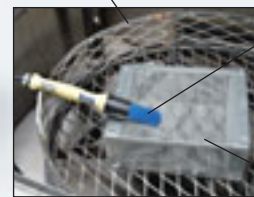

Hand detail brush (optional) speeds cleaning of blind holes and recesses. Shown with small parts basket (standard)

7230 Series models include Oil Drain Container, Small Parts Basket and Containment Ring

Swivel casters allow machine to be easily moved

FEATURES

- Pump with Close-Coupled Seals: 1 HP, 28 GPM @ 30 PSI
- 500 Lbs. Load Capacity
- 25 Gal. Sump Capacity
- 2-6 kW Heater
- Available in Stainless Steel

1-YEAR WARRANTY

on Parts; 90-Day Labor Warranty
Extends to 1-YEAR with exclusive use of Hotsy Detergents