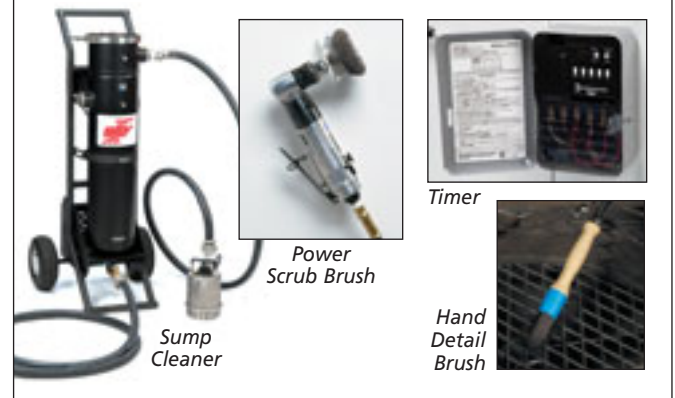

SS = Stainless Steel Dimensions: 50" h x 40" w x 50.5" d

OPTIONS

- Detail Brush (with pump) • Power Brush (pneumatic) • Detail and Power Brush (Complete Kit) • Filtration • Filtration & Sump Sweep • Pump Upgrades • Heater & Skimmer Timers (24 hour/7 day) • Heater Timers • Automatic Water Fill • Hour Meters
- 60 Mesh Insert for Debris Screen Tray • Rubber Turntable Mats • Casters • Touch-Up Paint • Sump Cleaner (FOB Camas, WA) • Sump Filter Bags • Wastewater Drum Evaporator (FOB Camas, WA)